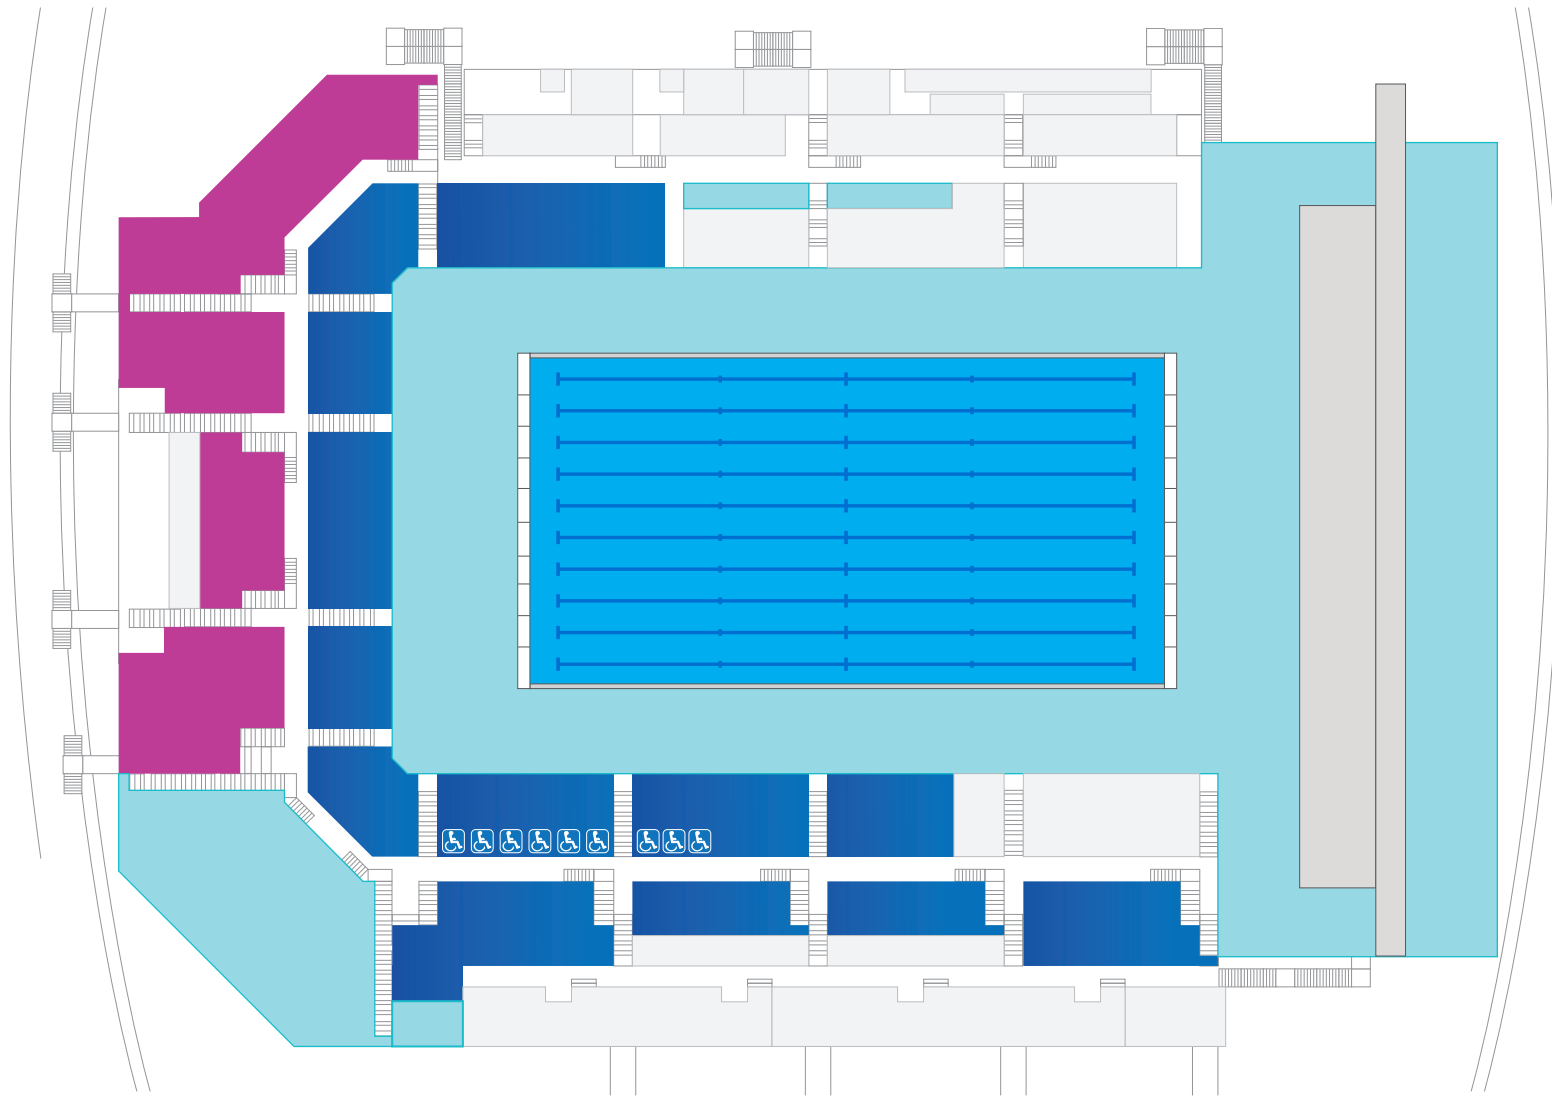

# VENUE MAP

ASPIRE DOME - Swimming, Opening & Artistict Swimming

Sports

Category 1 Seats

Category 2 Seats

Multi-Session pass holders can be seated within **Category 1** seats