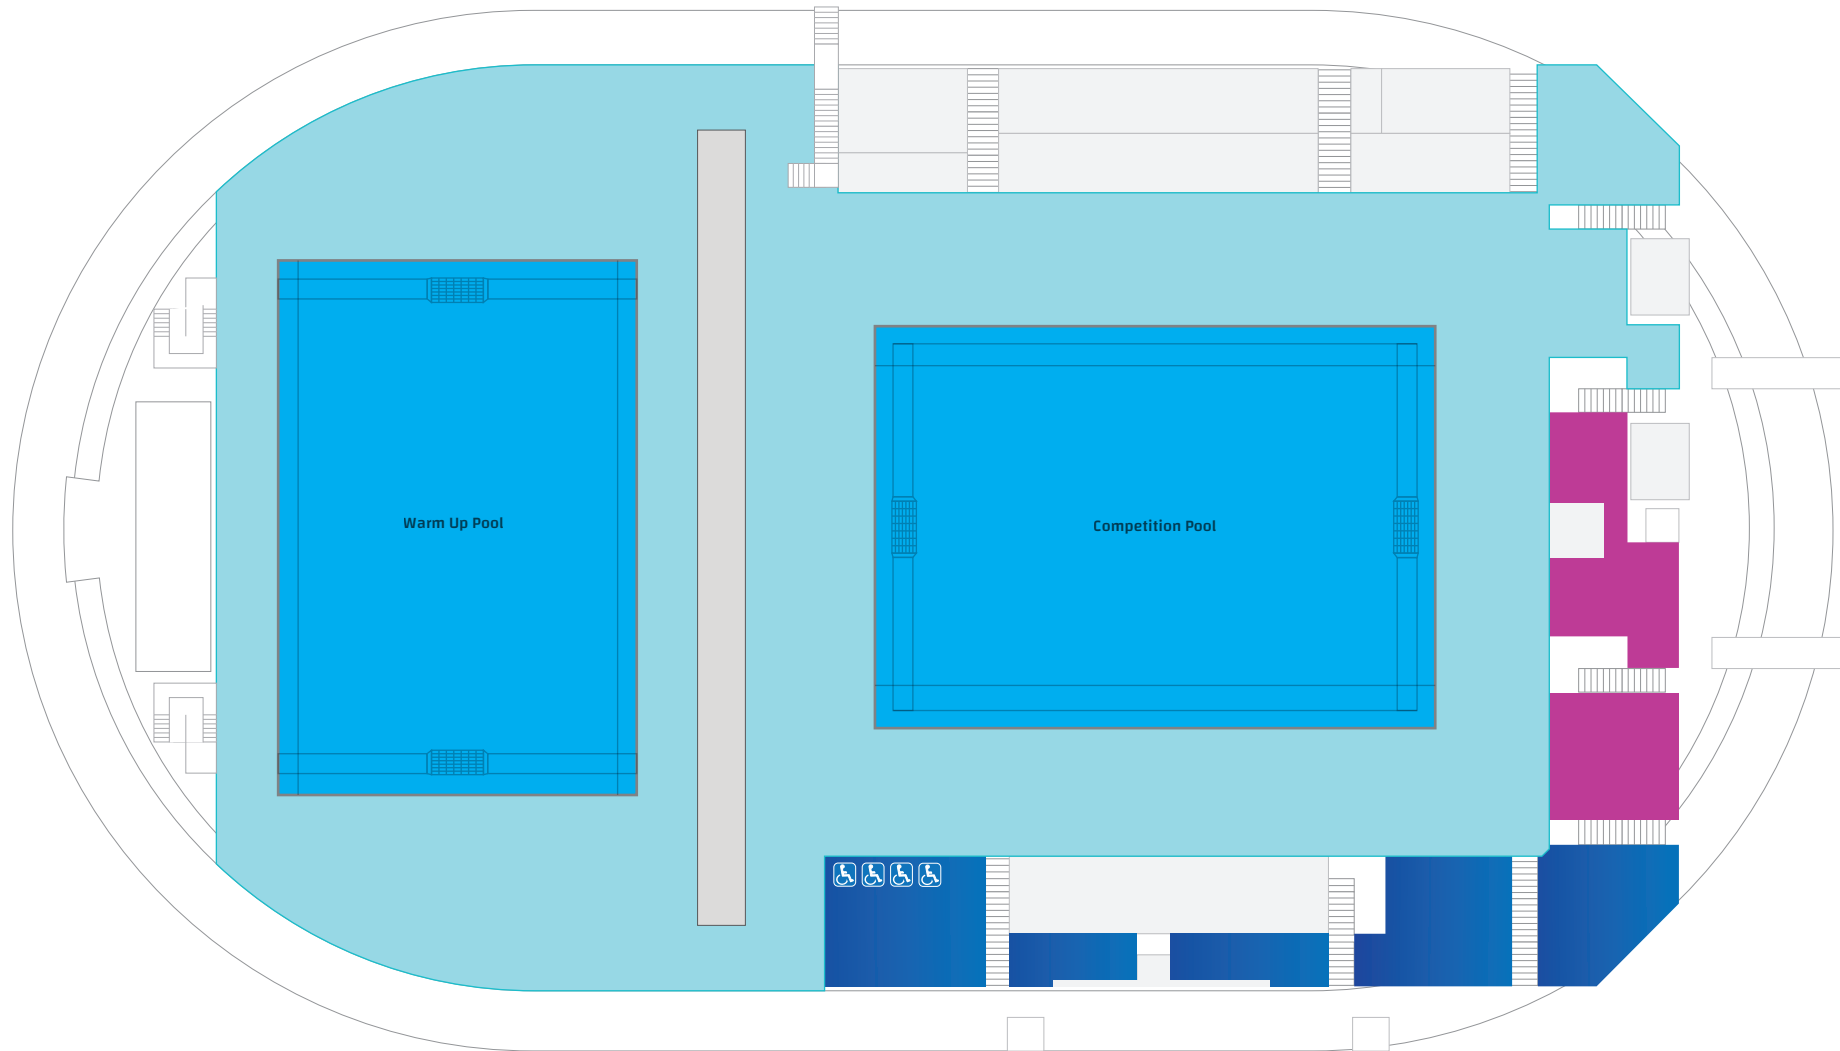

# VENUE MAP

ASPIRE DOME - Water Polo

Sports

Category 1 Seats

Category 2 Seats

Multi-Session pass holders can be seated within **Category 1** seats