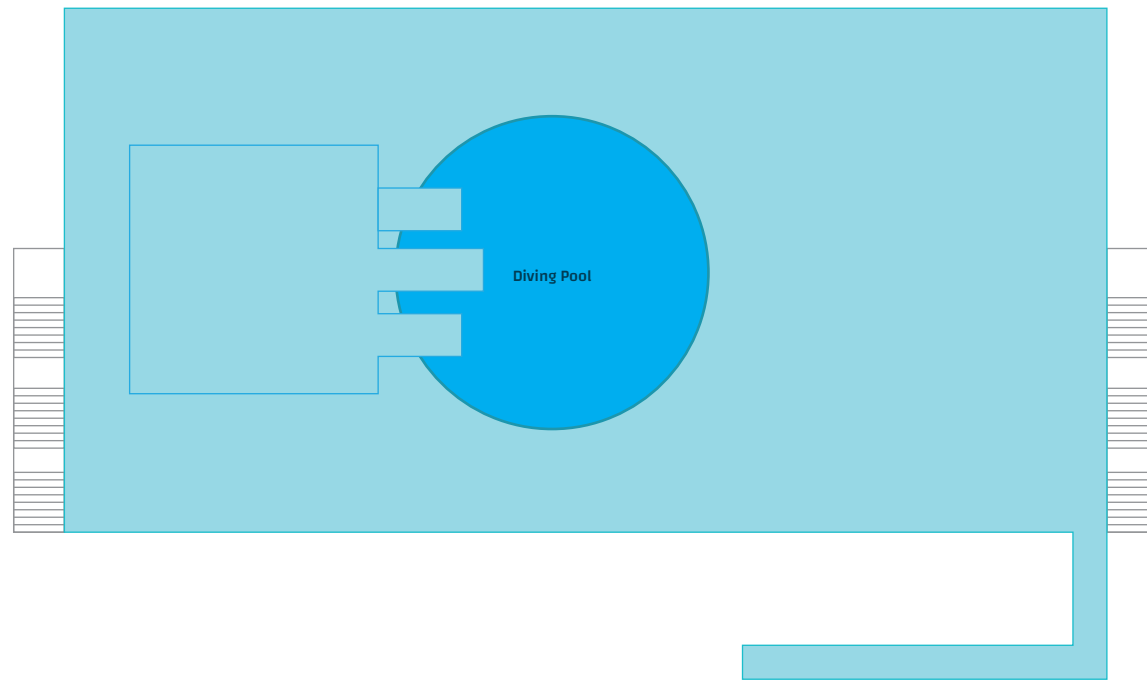

VENUE MAP

OLD DOHA PORT - High Diving

Sports 

Category 1 Seats 

Multi-Session pass holders can be seated within **Category 1 seats**