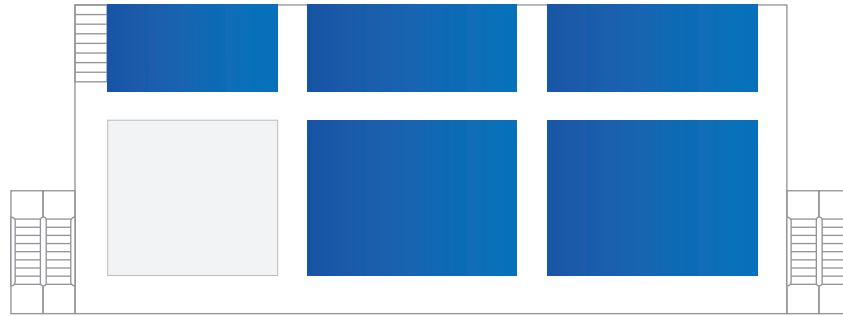

VENUE MAP

OLD DOHA PORT - High Diving

Sports 

Category 1 Seats 

Multi-Session pass holders can be seated within **Category 1 seats**